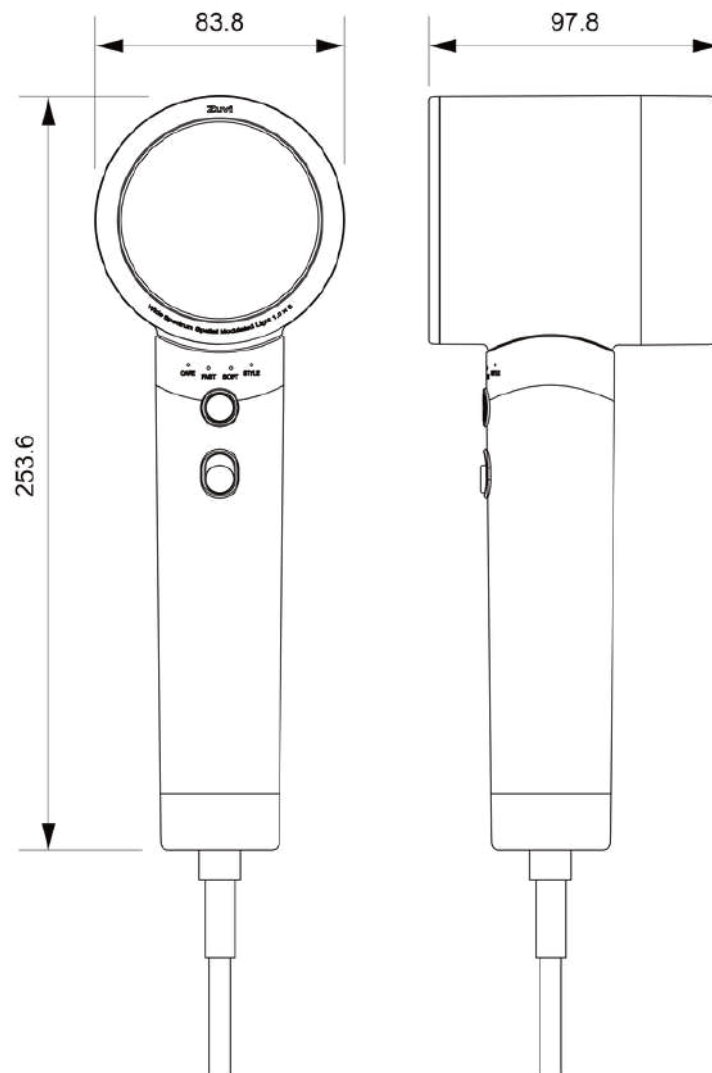

Zuvi Halo Hair Dryer

Specification

Dimension

Height	253.6 mm
Width	83.8 mm
Length	97.8 mm

Electrical

Input Voltage /	Europe, Hong Kong SAR: AC 220 ~ 240 V / 50Hz
Frequency	North American: AC 100 ~ 120 V / 60Hz
Power	680 W ¹
Motor Speed	105,000 rpm
Cable Length	1.8 m ²

Construction

Material	Glass filled nylon, faux leather, glass, metal
----------	--

Operation

Mode Setting	5
Accessories	Styling Concentrator, Diffuser, Gentle Air Attachment

Hair Benefit ³

Internal Hydration	+109%
Shininess	+38%
Smoothness	+17%
Strength	+9%
Color Retention	+57%

Logistics

Net Weight	546 g
Packaged Weight	1.5 kg
Packaged Dimension	(L) 338 mm * (W) 152 mm * (H) 142 mm

Standard Guarantee

Warranty	One year
----------	----------

1. Power Consumption measured at 25°C (± 3°C) room temperature. Power consumption varies depending on the actual temperature of the environment.
2. 3-meter cable length version available.
3. Tested and validated by Zuvi Hair Lab / SGS 3rd party lab.